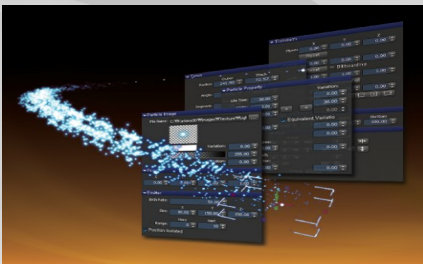

## Real-Time 3D On-Air Graphics system

TemTa-Neramit is an all-in-one creation and playout solution for real-time on-air graphics optimized to the need of today's broadcasters. It can be utilized not only in a simple 2D and 3D character generator, but also highly advanced real-time 3D graphics and animation creation without rendering time. TemTa-Neramit enhanced functions and powerful graphics engine will be ideal for moving to the next level of broadcast graphics quality and performance.

### Import Various File Types

TemTa-Neramit imports various image file types such as PNG, JPG, TGA, TIFF, PSD and AI files. Users can import PSD file, by each layer and can import AI file as vector outline to edit and convert it into 3D object. Also TemTa-Neramit can import 3D model from 3DS, DAE, FBX, OBJ file with meshes, lights and cameras including materials and animations.

### Realistic Material Use

TemTa-Neramit provides the users to set the materials and textures for the 3D elements to give realistic look to the objects for example plastic, metal, wood and glass image. Video files or live input video can also texture mapping to each side of objects.

### Various Effects

TemTa-Neramit can customizable transition effects to scene and object with various effect such as particle system, lens-flare, and reflection plane. Those are considered as an object and can be controlled and animated. Intuitive particle system to express like a real flame, water, explosion, fireworks, snow, and rain.