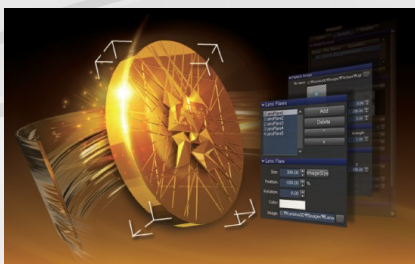

Maximized Extensibility

Most of TemTa-Neramit features can be controlled by programming interface. This SDK includes rich API, sample codes and documentations that 3rd party developers make for their own purposes in C#, VB, C++ languages.